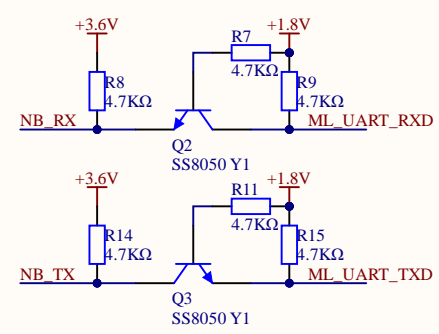

DCDC

NET LIGHT

4G ANT

4G UART

Nano SIM

Level

GROVE