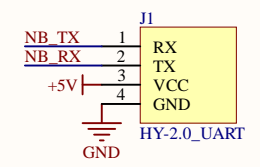

DCDC

NET LIGHT

4G ANT

4G UART

Nano SIM

Level

GROVE