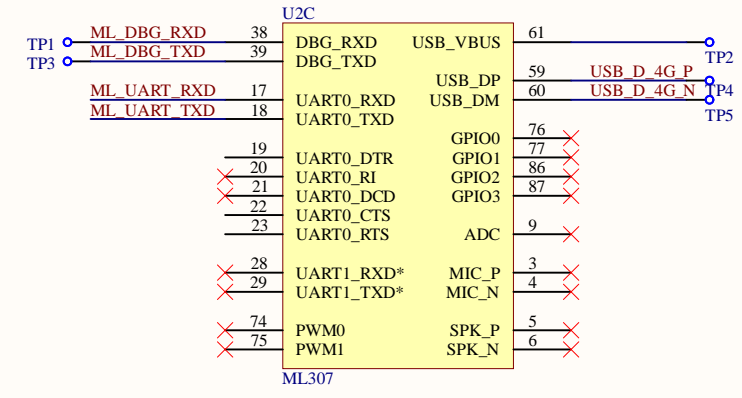

DCDC

NET LIGHT

4G ANT

4G UART

Nano SIM

Level

GROVE