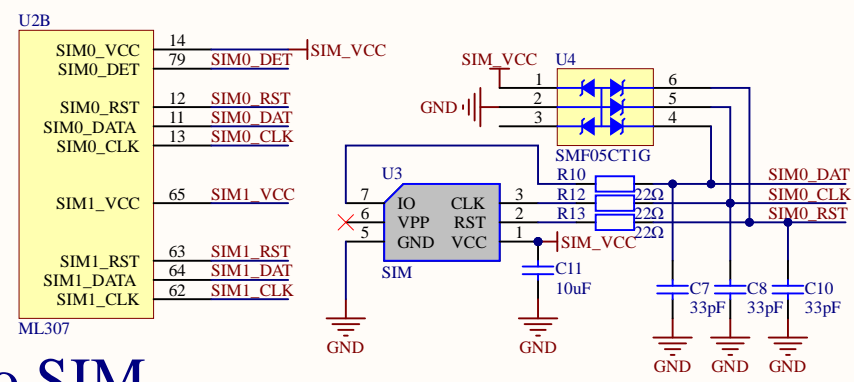

DCDC

NET LIGHT

4G ANT

4G UART

Nano SIM

Level

GROVE