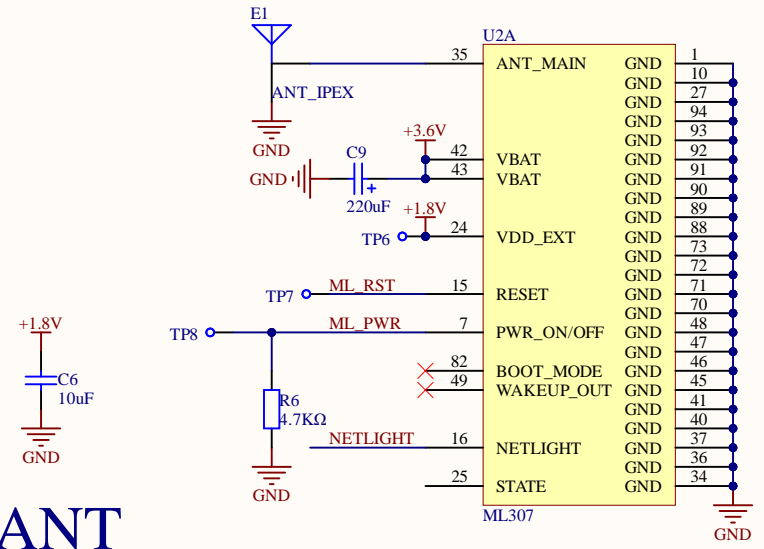

DCDC

NET LIGHT

4G ANT

4G UART

Nano SIM

Level

GROVE