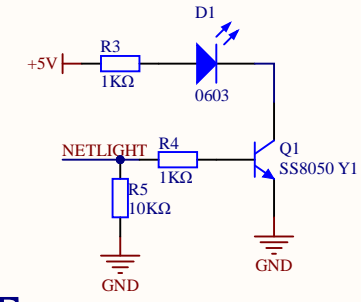

DCDC

NET LIGHT

4G ANT

4G UART

Nano SIM

Level

GROVE