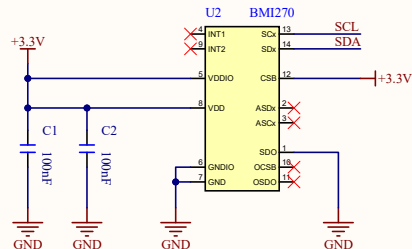

IIC Adress:0X68

Title			ATOM KEYPAD		
Size	Number	Revision			
A4	1/1	V1.2			
Date:	12/11/2025	Sheet of			
File:	D:\Desktop\...ATOM KEYPAD.SchDoc	Drawn By:			