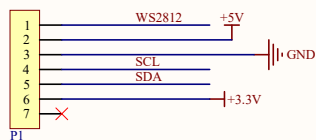

IIC Adress:0X68

Title			ATOM KEYPAD		
Size	Number	Revision			
A4	1/1	V1.2			
Date:	12/11/2025	Sheet of			
File:	D:\Desktop\...ATOM KEYPAD.SchDoc	Drawn By:			