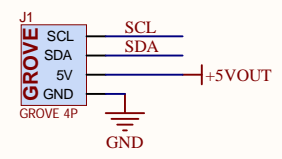

Cardputer-Adv PIN MAP

2x7P

PortA

NFC

RF_SW0	RF_SW1	315MHz	433MHz	868MHz
0	1	√	x	x
1	0	x	√	x
1	1	x	x	√

SUB\_1GHz