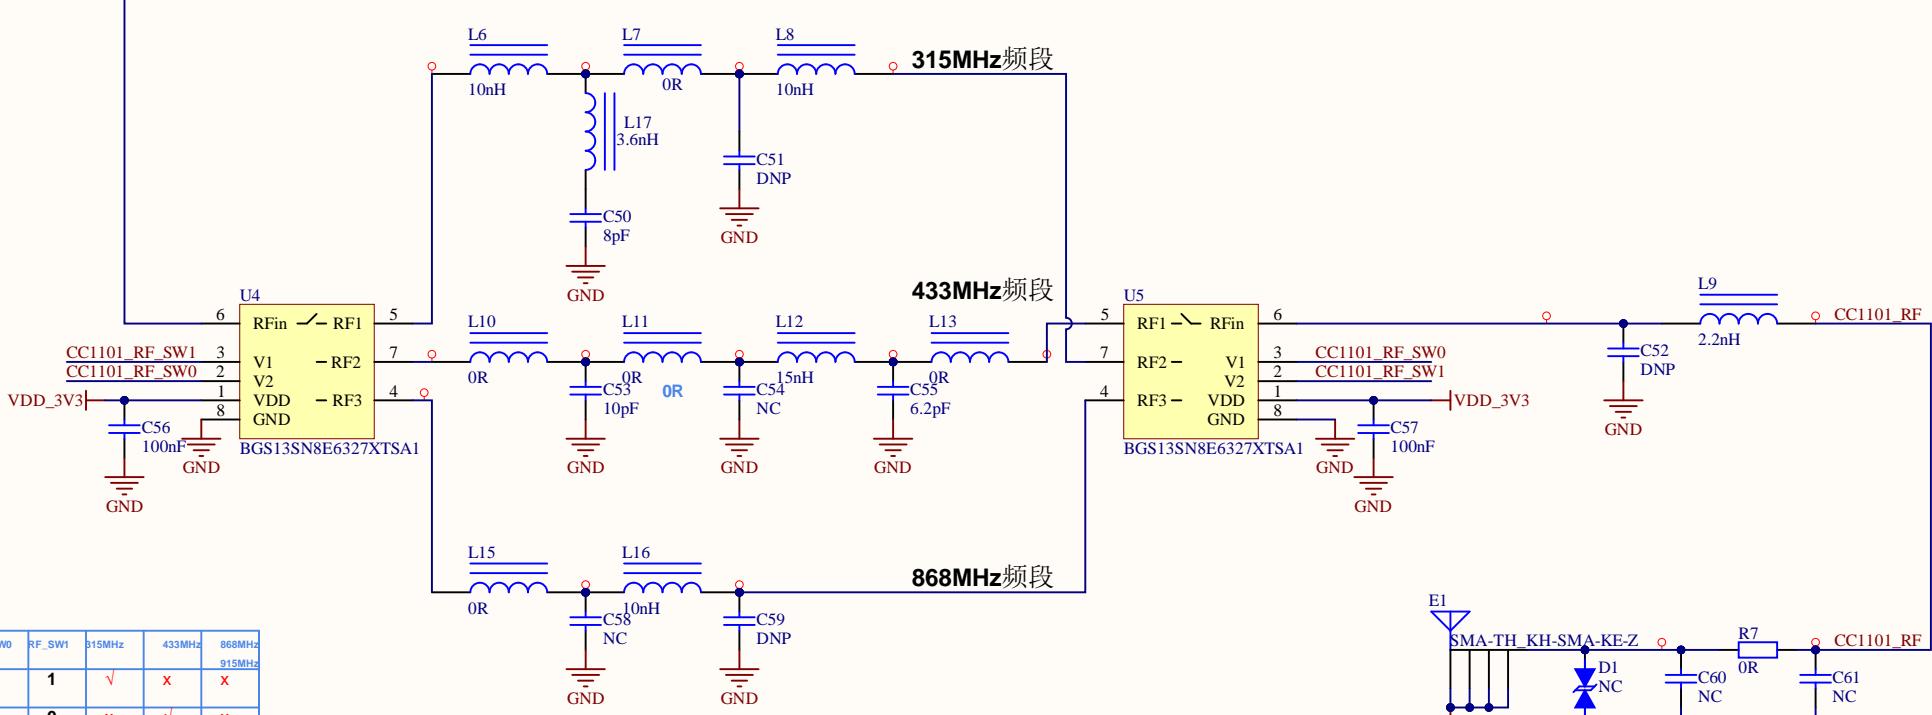

Cardputer-Adv PIN MAP

2x7P

PortA

NFC

RF_SW0	RF_SW1	315MHz	433MHz	868MHz
0	1	√	x	x
1	0	x	√	x
1	1	x	x	√

SUB\_1GHz