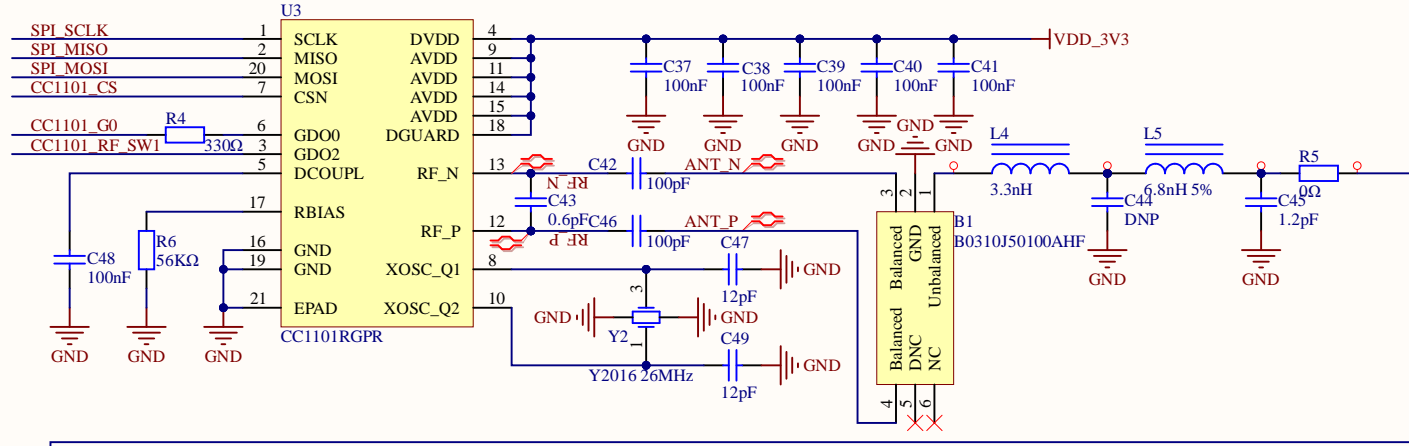

Cardputer-Adv PIN MAP

2x7P

PortA

NFC

RF_SW0	RF_SW1	315MHz	433MHz	868MHz
0	1	√	x	x
1	0	x	√	x
1	1	x	x	√

SUB\_1GHz