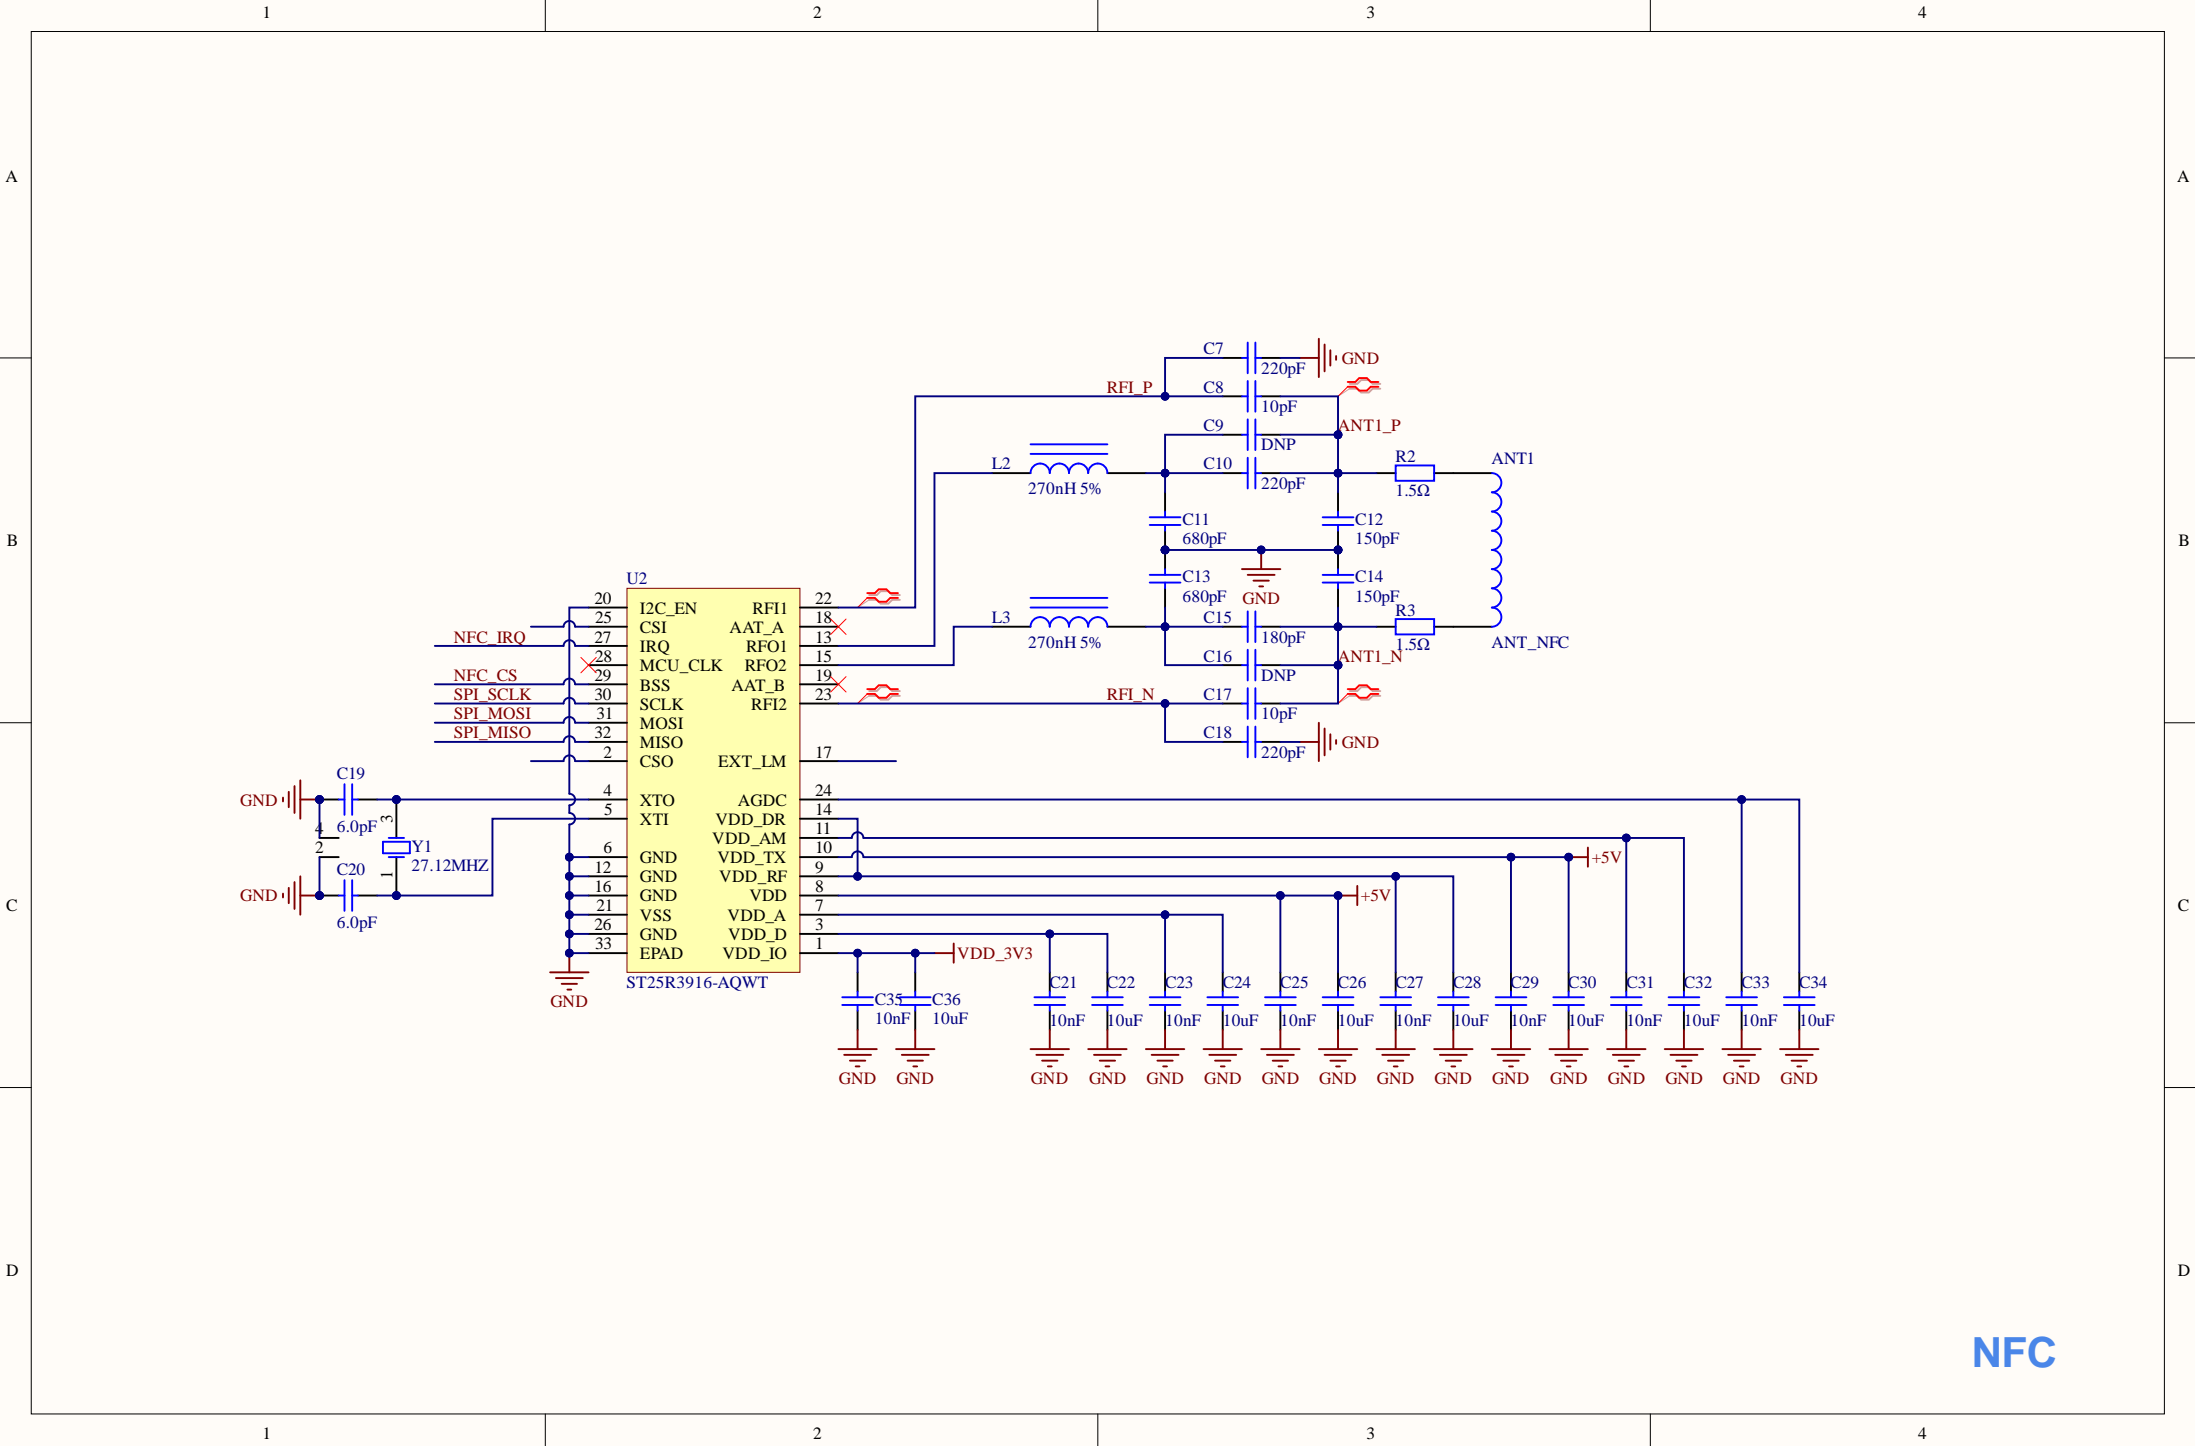

Cardputer-Adv PIN MAP

2x7P

PortA

NFC

RF_SW0	RF_SW1	315MHz	433MHz	868MHz
0	1	√	x	x
1	0	x	√	x
1	1	x	x	√

SUB\_1GHz