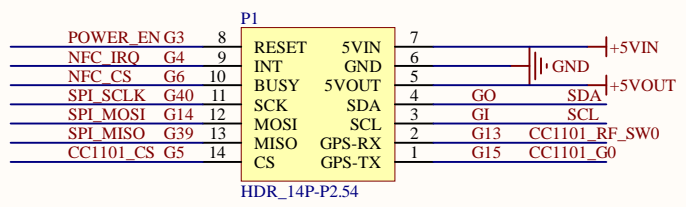

Cardputer-Adv PIN MAP

2x7P

PortA

NFC

RF_SW0	RF_SW1	315MHz	433MHz	868MHz
0	1	√	x	x
1	0	x	√	x
1	1	x	x	√

SUB\_1GHz