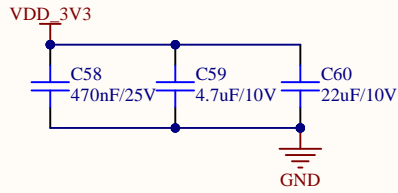

Title		
Size	Number	Revision
A		
Date:	4/24/2024	Sheet of
File:	C:\F\...\A5-MPU_Storage.SchDoc	Drawn By: