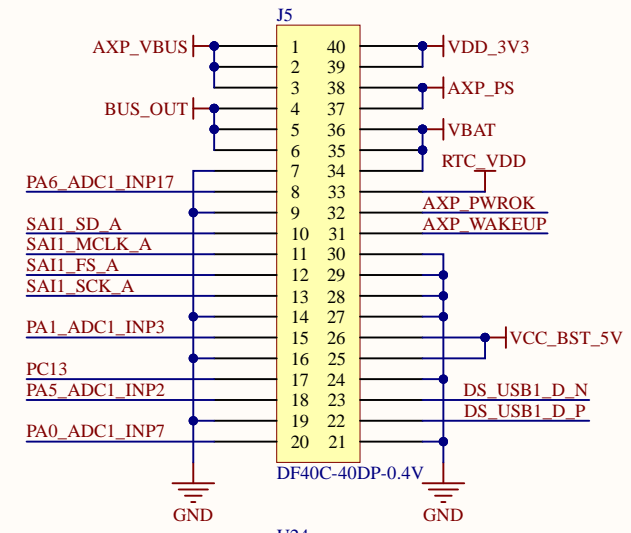

A

A

B

B

C

C

D

D

Title		
Size	Number	Revision
A		
Date:	4/24/2024	Sheet of
File:	C:\F\...\A12-INTERFACE.SchDoc	Drawn By: