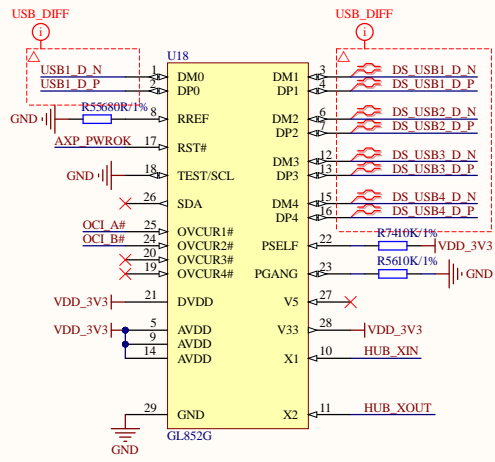

# ETH1

PHY0 Address = 38001

Pull Down, PPL.coomtime toggling@ALDPS Mode  
Pull Up to add 2ns delay to TXC/RXC  
Pull up to use external power source for IO

MDIO0	12	MDIO0	12
MDIO1	13	MDIO1	13
MDIO2	14	MDIO2	14
MDIO3	15	MDIO3	15

# ETH2

PHY0 Address = 38001

Pull Down, PPL.coomtime toggling@ALDPS Mode  
Pull Up to add 2ns delay to TXC/RXC  
Pull up to use external power source for IO

MDIO0	12	MDIO0	12
MDIO1	13	MDIO1	13
MDIO2	14	MDIO2	14
MDIO3	15	MDIO3	15

Title		
Size	Number	Revision
A2		
Date	4/24/2024	Sheet of
File	C:\EPC\A6-MPU_ETH.SchDoc	Drawn By:

Title		
Size	Number	Revision
A3		
Date:	4/24/2024	Sheet of
File:	C:\E_\A7-RGB2HDMI.Sch.Doc	Drawn By:

Title		
Size	Number	Revision
A3		
Date:	4/24/2024	Sheet of
File:	C:\E:\A8-MPU_IO.SchDoc	Drawn By: