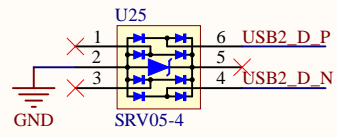

A

A

B

B

C

C

D

D

Title		
Size	Number	Revision
A		
Date:	4/24/2024	Sheet of
File:	C:\F\...\A12-INTERFACE.SchDoc	Drawn By: