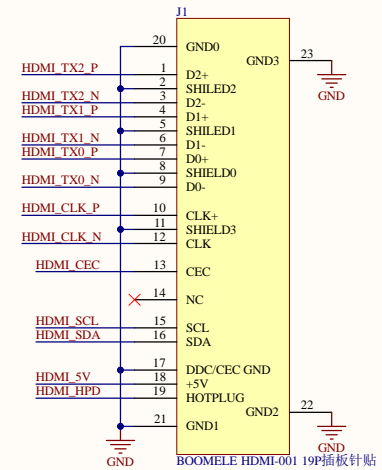

# ETH1

PHY0 Address = 38001

Pull Down, PPL.coomtime toggling@ALDPS Mode  
Pull Up to add 2ns delay to TXC/RXC  
Pull up to use external power source for IO

MDIO0	12	MDIO0	12
MDIO1	13	MDIO1	13
MDIO2	14	MDIO2	14
MDIO3	15	MDIO3	15

# ETH2

PHY0 Address = 38001

Pull Down, PPL.coomtime toggling@ALDPS Mode  
Pull Up to add 2ns delay to TXC/RXC  
Pull up to use external power source for IO

MDIO0	12	MDIO0	12
MDIO1	13	MDIO1	13
MDIO2	14	MDIO2	14
MDIO3	15	MDIO3	15

Title		
Size	Number	Revision
A2		
Date	4/24/2024	Sheet of
File	C:\EPC\A6-MPU_ETH.SchDoc	Drawn By:

Title		
Size	Number	Revision
A3		
Date:	4/24/2024	Sheet of
File:	C:\E_\A7-RGB2HDMI.Sch.Doc	Drawn By:

Title		
Size	Number	Revision
A3		
Date:	4/24/2024	Sheet of
File:	C:\E:\A8-MPU_IO.SchDoc	Drawn By:

Title		
Size	Number	Revision
A3		
Date:	4/24/2024	Sheet of
File:	C:\E\A9-MPU_USB2.SchDoc	Drawn By: