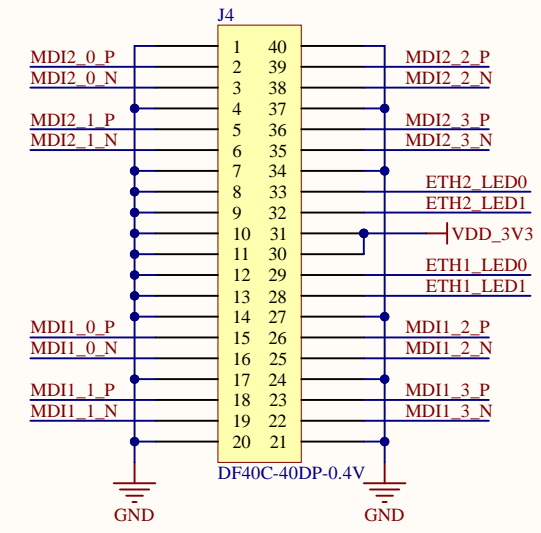

A

A

B

B

C

C

D

D

Title		
Size	Number	Revision
A		
Date:	4/24/2024	Sheet of
File:	C:\F\...\A12-INTERFACE.SchDoc	Drawn By: