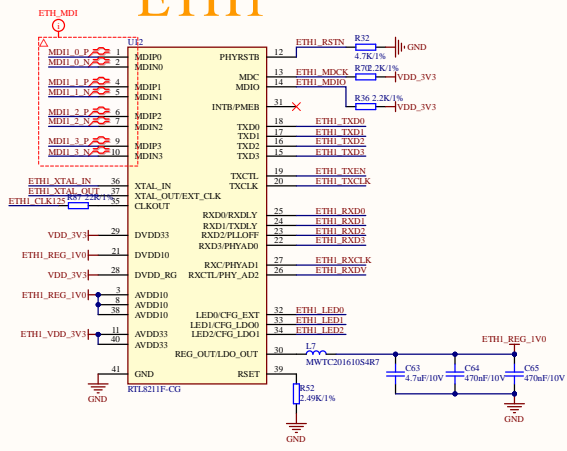

ETH1

PHY0 Address = 38001

ETH2

PHY0 Address = 38001

Pull Down, PPL.coomtime toggling@ALDPS Mode
Pull Up to add 2ns delay to TXC/RXC
Pull up to use external power source for IO

Title		
Size	Number	Revision
A2		
Date	4/24/2024	Sheet of
File	C:\EPC\A6-MPU_ETH.SchDoc	Drawn By: