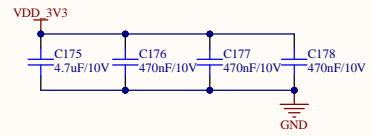

Title		
Size	Number	Revision
A3		
Date:	4/24/2024	Sheet of
File:	C:\E_\A7-RGB2HDMI.Sch.Doc	Drawn By: