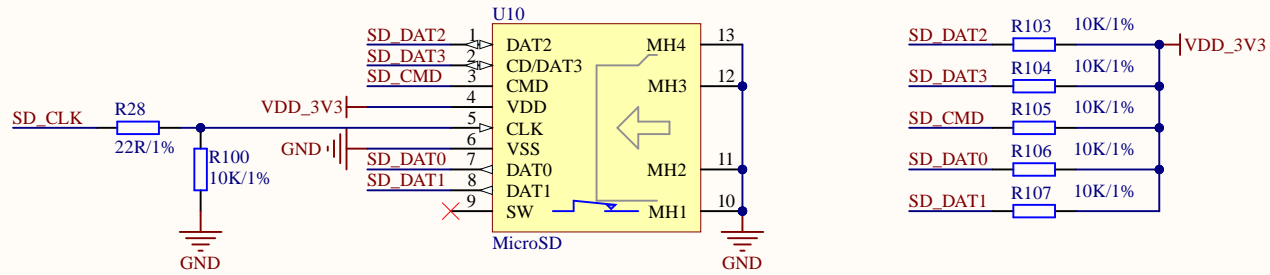

Title		
Size	Number	Revision
A		
Date:	4/24/2024	Sheet of
File:	C:\F\...\A5-MPU_Storage.SchDoc	Drawn By: