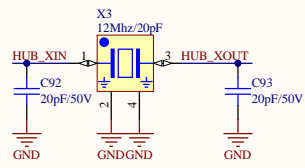

Title		
Size	Number	Revision
A3		
Date:	4/24/2024	Sheet of
File:	C:\E\A9-MPU_USB2.SchDoc	Drawn By: