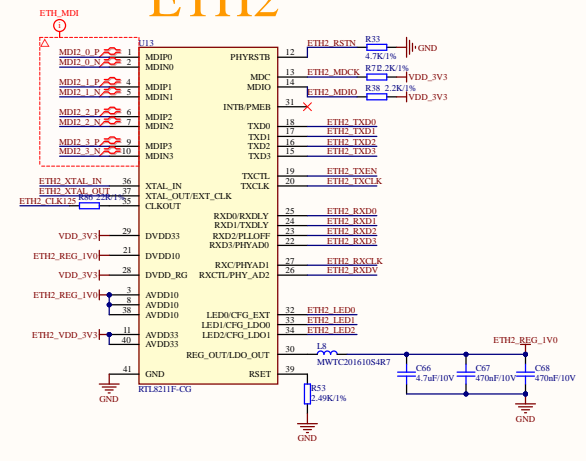

ETH2

PHY0 Address = 38001