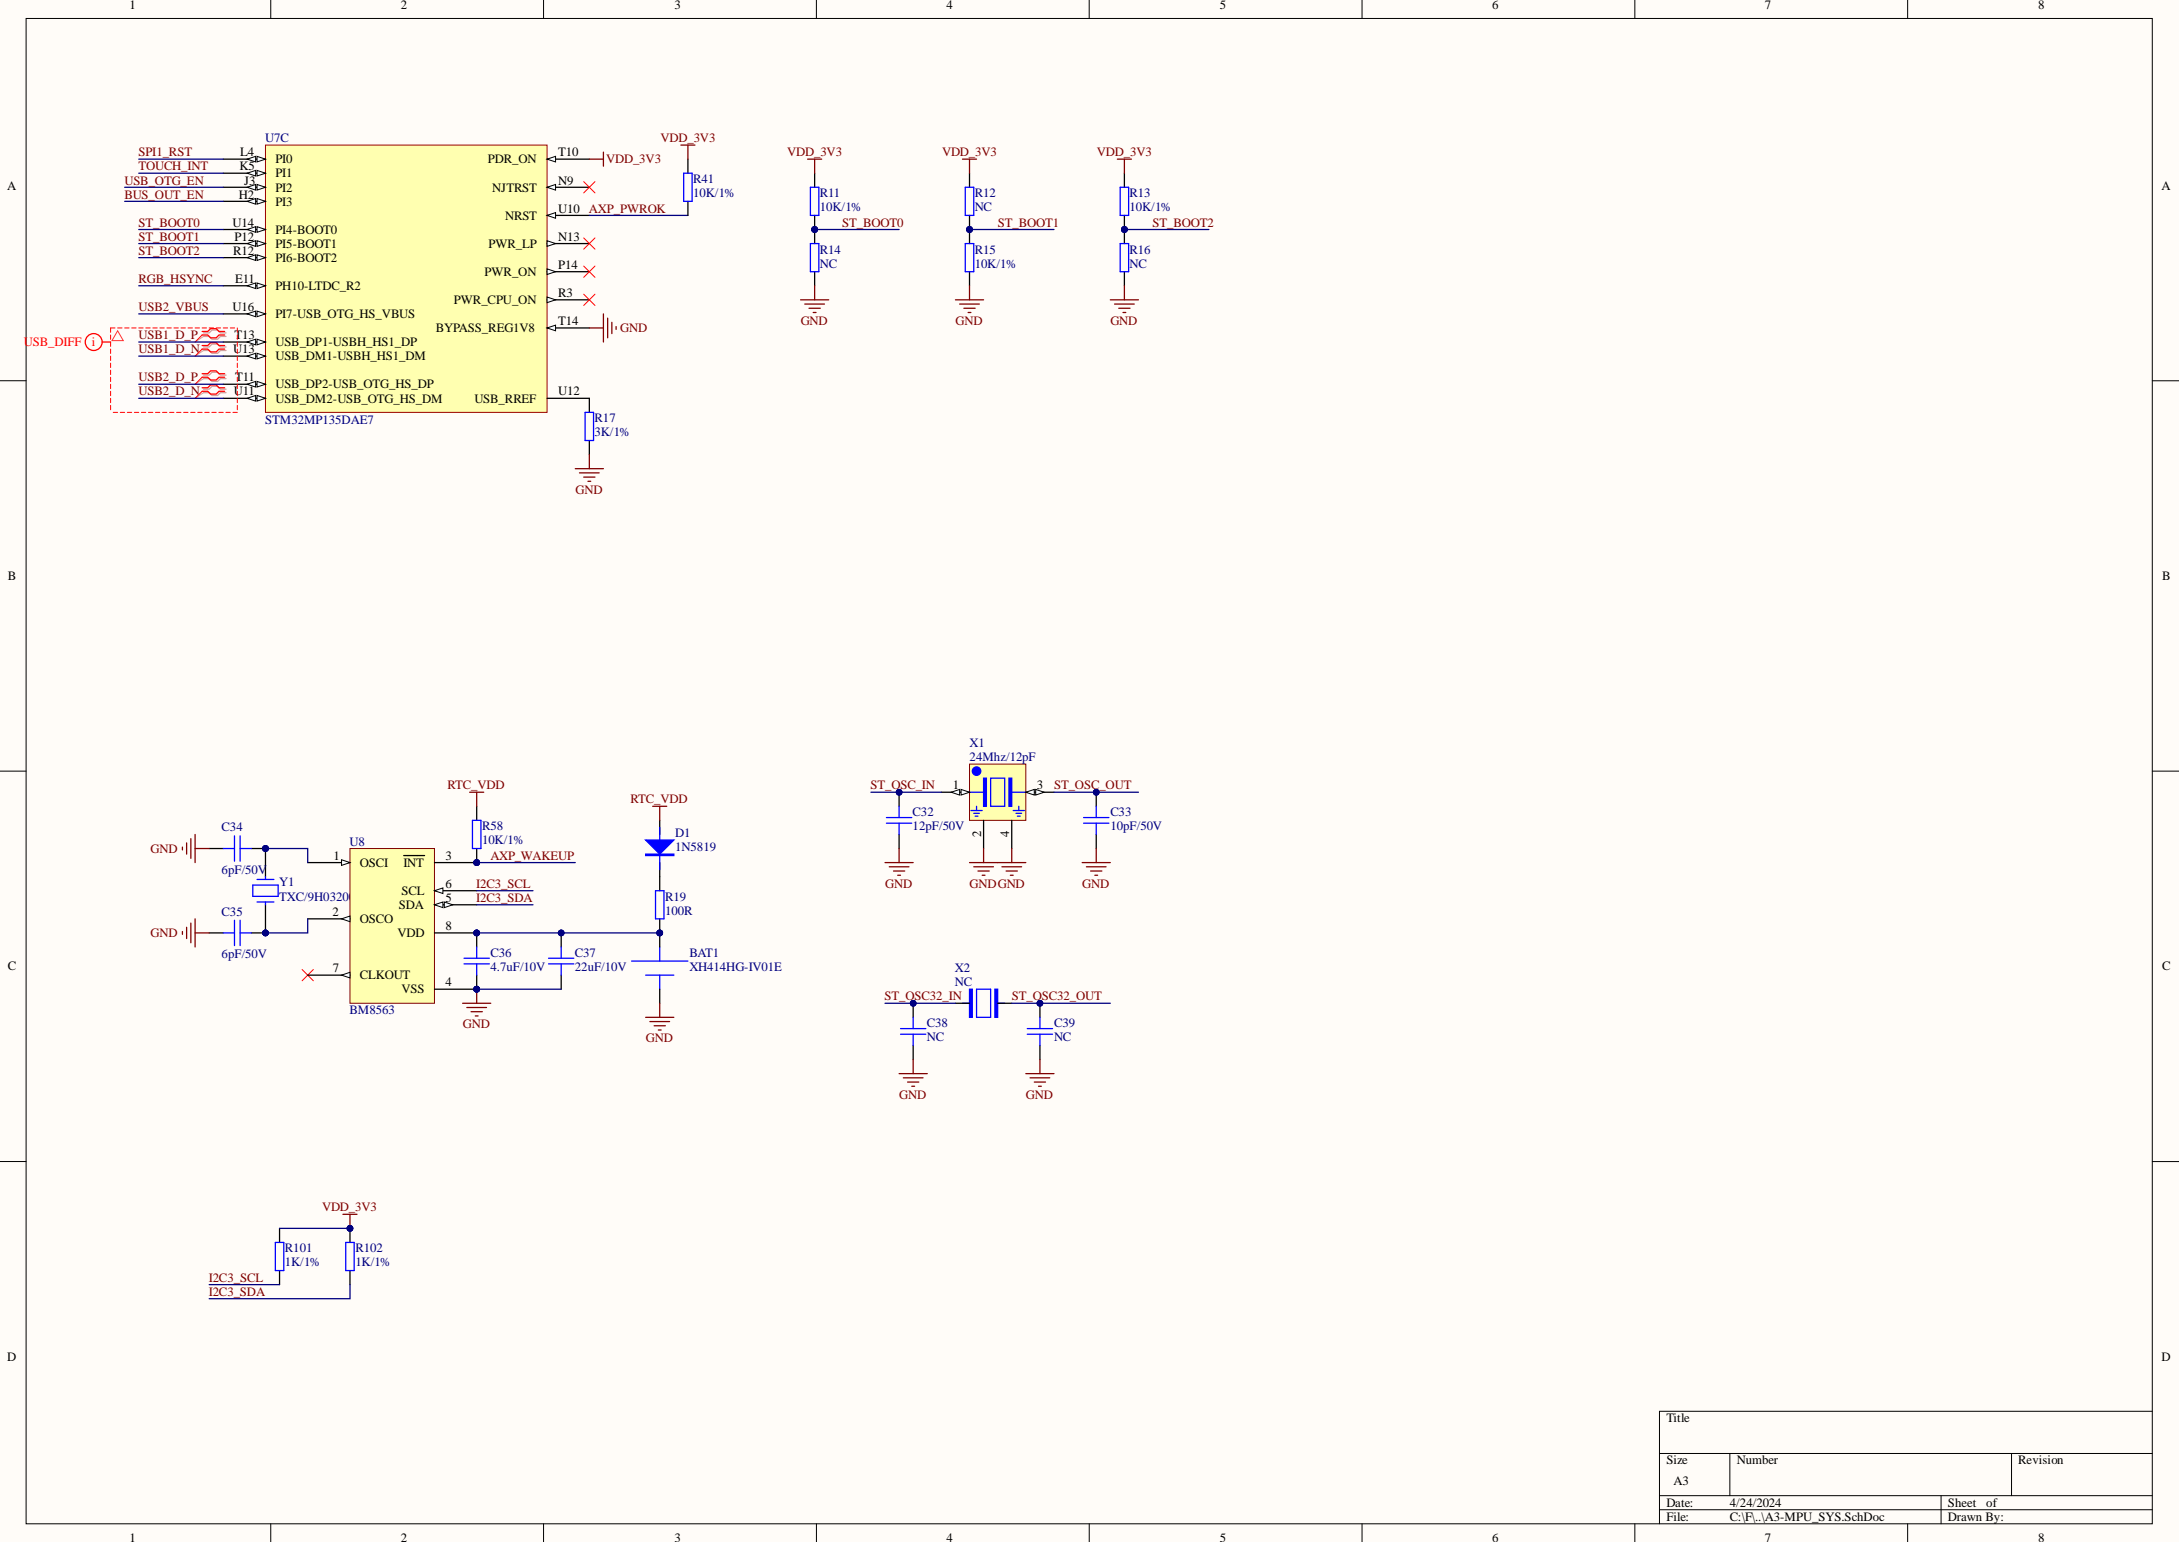

D

Title		
Size	Number	Revision
A		
Date:	4/24/2024	Sheet of
File:	C:\F\...\A12-INTERFACE.SchDoc	Drawn By:

Title		
Size	Number	Revision
A3		
Date:	4/24/2024	Sheet of
File:	C:\E_\A2-PMIC.SchDoc	Drawn By:

Title		
Size A3	Number	Revision
Date: 4/24/2024	Sheet of	
File: C:\EVA3-MPU_SYS.SchDoc	Drawn By:	

# ETH1

PHY0 Address = 38001

Pull Down, PPL.coomtime toggling@ALDPS Mode  
Pull Up to add 2ns delay to TXC/RXC  
Pull up to use external power source for IO

MDIO0	12	MDIO0	12
MDIO1	13	MDIO1	13
MDIO2	14	MDIO2	14
MDIO3	15	MDIO3	15

# ETH2

PHY0 Address = 38001

Pull Down, PPL.coomtime toggling@ALDPS Mode  
Pull Up to add 2ns delay to TXC/RXC  
Pull up to use external power source for IO

MDIO0	12	MDIO0	12
MDIO1	13	MDIO1	13
MDIO2	14	MDIO2	14
MDIO3	15	MDIO3	15

Title		
Size	Number	Revision
A2		
Date	4/24/2024	Sheet of
File	C:\EPC\A6-MPU_ETH.SchDoc	Drawn By:

Title		
Size	Number	Revision
A3		
Date:	4/24/2024	Sheet of
File:	C:\E_\A7-RGB2HDMI.Sch.Doc	Drawn By:

Title		
Size	Number	Revision
A3		
Date:	4/24/2024	Sheet of
File:	C:\E:\A8-MPU_IO.SchDoc	Drawn By: