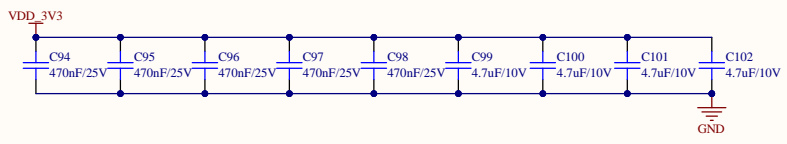

Title		
Size	Number	Revision
A3		
Date:	4/24/2024	Sheet of
File:	C:\E\A9-MPU_USB2.SchDoc	Drawn By: