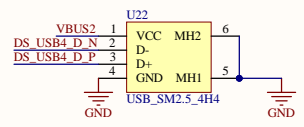

Title		
Size	Number	Revision
A3		
Date:	4/24/2024	Sheet of
File:	C:\E\A9-MPU_USB2.SchDoc	Drawn By: