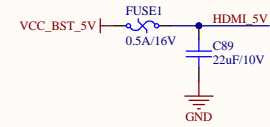

Title		
Size	Number	Revision
A3		
Date:	4/24/2024	Sheet of
File:	C:\E_\A7-RGB2HDMI.Sch.Doc	Drawn By: