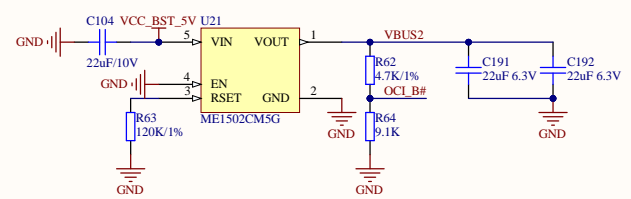

Title		
Size	Number	Revision
A3		
Date:	4/24/2024	Sheet of
File:	C:\E\A9-MPU_USB2.SchDoc	Drawn By: