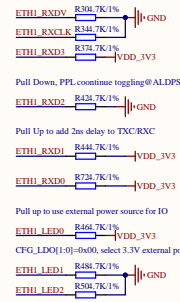

PHY0 Address = 38001