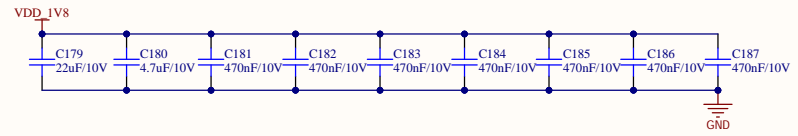

Title		
Size	Number	Revision
A3		
Date:	4/24/2024	Sheet of
File:	C:\E_\A7-RGB2HDMI.Sch.Doc	Drawn By: