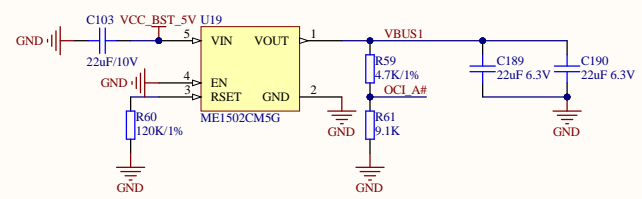

Title		
Size	Number	Revision
A3		
Date:	4/24/2024	Sheet of
File:	C:\E\A9-MPU_USB2.SchDoc	Drawn By: