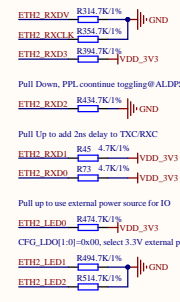

Pull Down, PPL.coomtime toggling@ALDPS Mode
Pull Up to add 2ns delay to TXC/RXC
Pull up to use external power source for IO