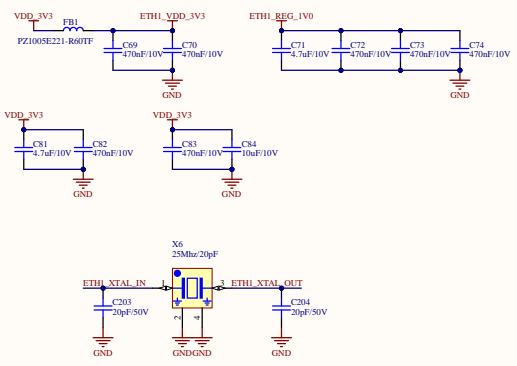

Title		
Size	Number	Revision
A2		
Date	4/24/2024	Sheet of
File	C:\EPC\A6-MPU_ETH.SchDoc	Drawn By: