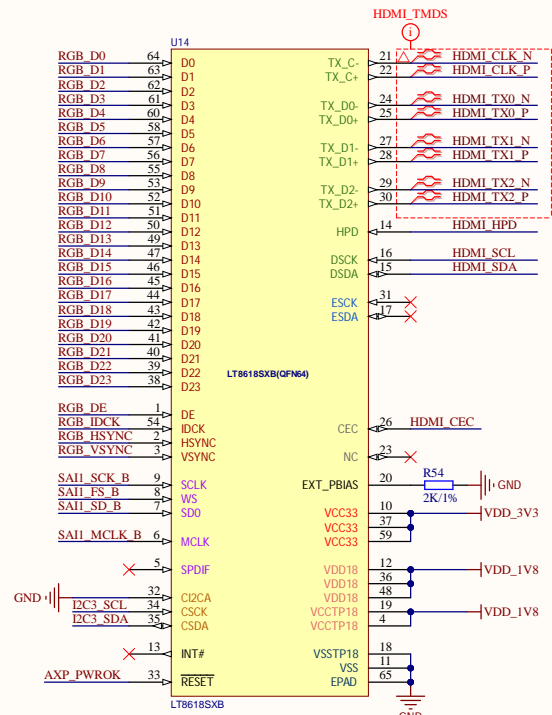

# ETH1

PHY0 Address = 38001

Pull Down, PPL.coomtime toggling@ALDPS Mode  
Pull Up to add 2ns delay to TXC/RXC  
Pull up to use external power source for IO

MDIO0	12	MDIO0	12
MDIO1	13	MDIO1	13
MDIO2	14	MDIO2	14
MDIO3	15	MDIO3	15

# ETH2

PHY0 Address = 38001

Pull Down, PPL.coomtime toggling@ALDPS Mode  
Pull Up to add 2ns delay to TXC/RXC  
Pull up to use external power source for IO

MDIO0	12	MDIO0	12
MDIO1	13	MDIO1	13
MDIO2	14	MDIO2	14
MDIO3	15	MDIO3	15

Title		
Size	Number	Revision
A2		
Date	4/24/2024	Sheet of
File	C:\EPC\A6-MPU_ETH.SchDoc	Drawn By:

Title		
Size	Number	Revision
A3		
Date:	4/24/2024	Sheet of
File:	C:\E_\A7-RGB2HDMI.Sch.Doc	Drawn By:

Title		
Size	Number	Revision
A3		
Date:	4/24/2024	Sheet of
File:	C:\E:\A8-MPU_IO.SchDoc	Drawn By:

Title		
Size	Number	Revision
A3		
Date:	4/24/2024	Sheet of
File:	C:\E\A9-MPU_USB2.SchDoc	Drawn By: