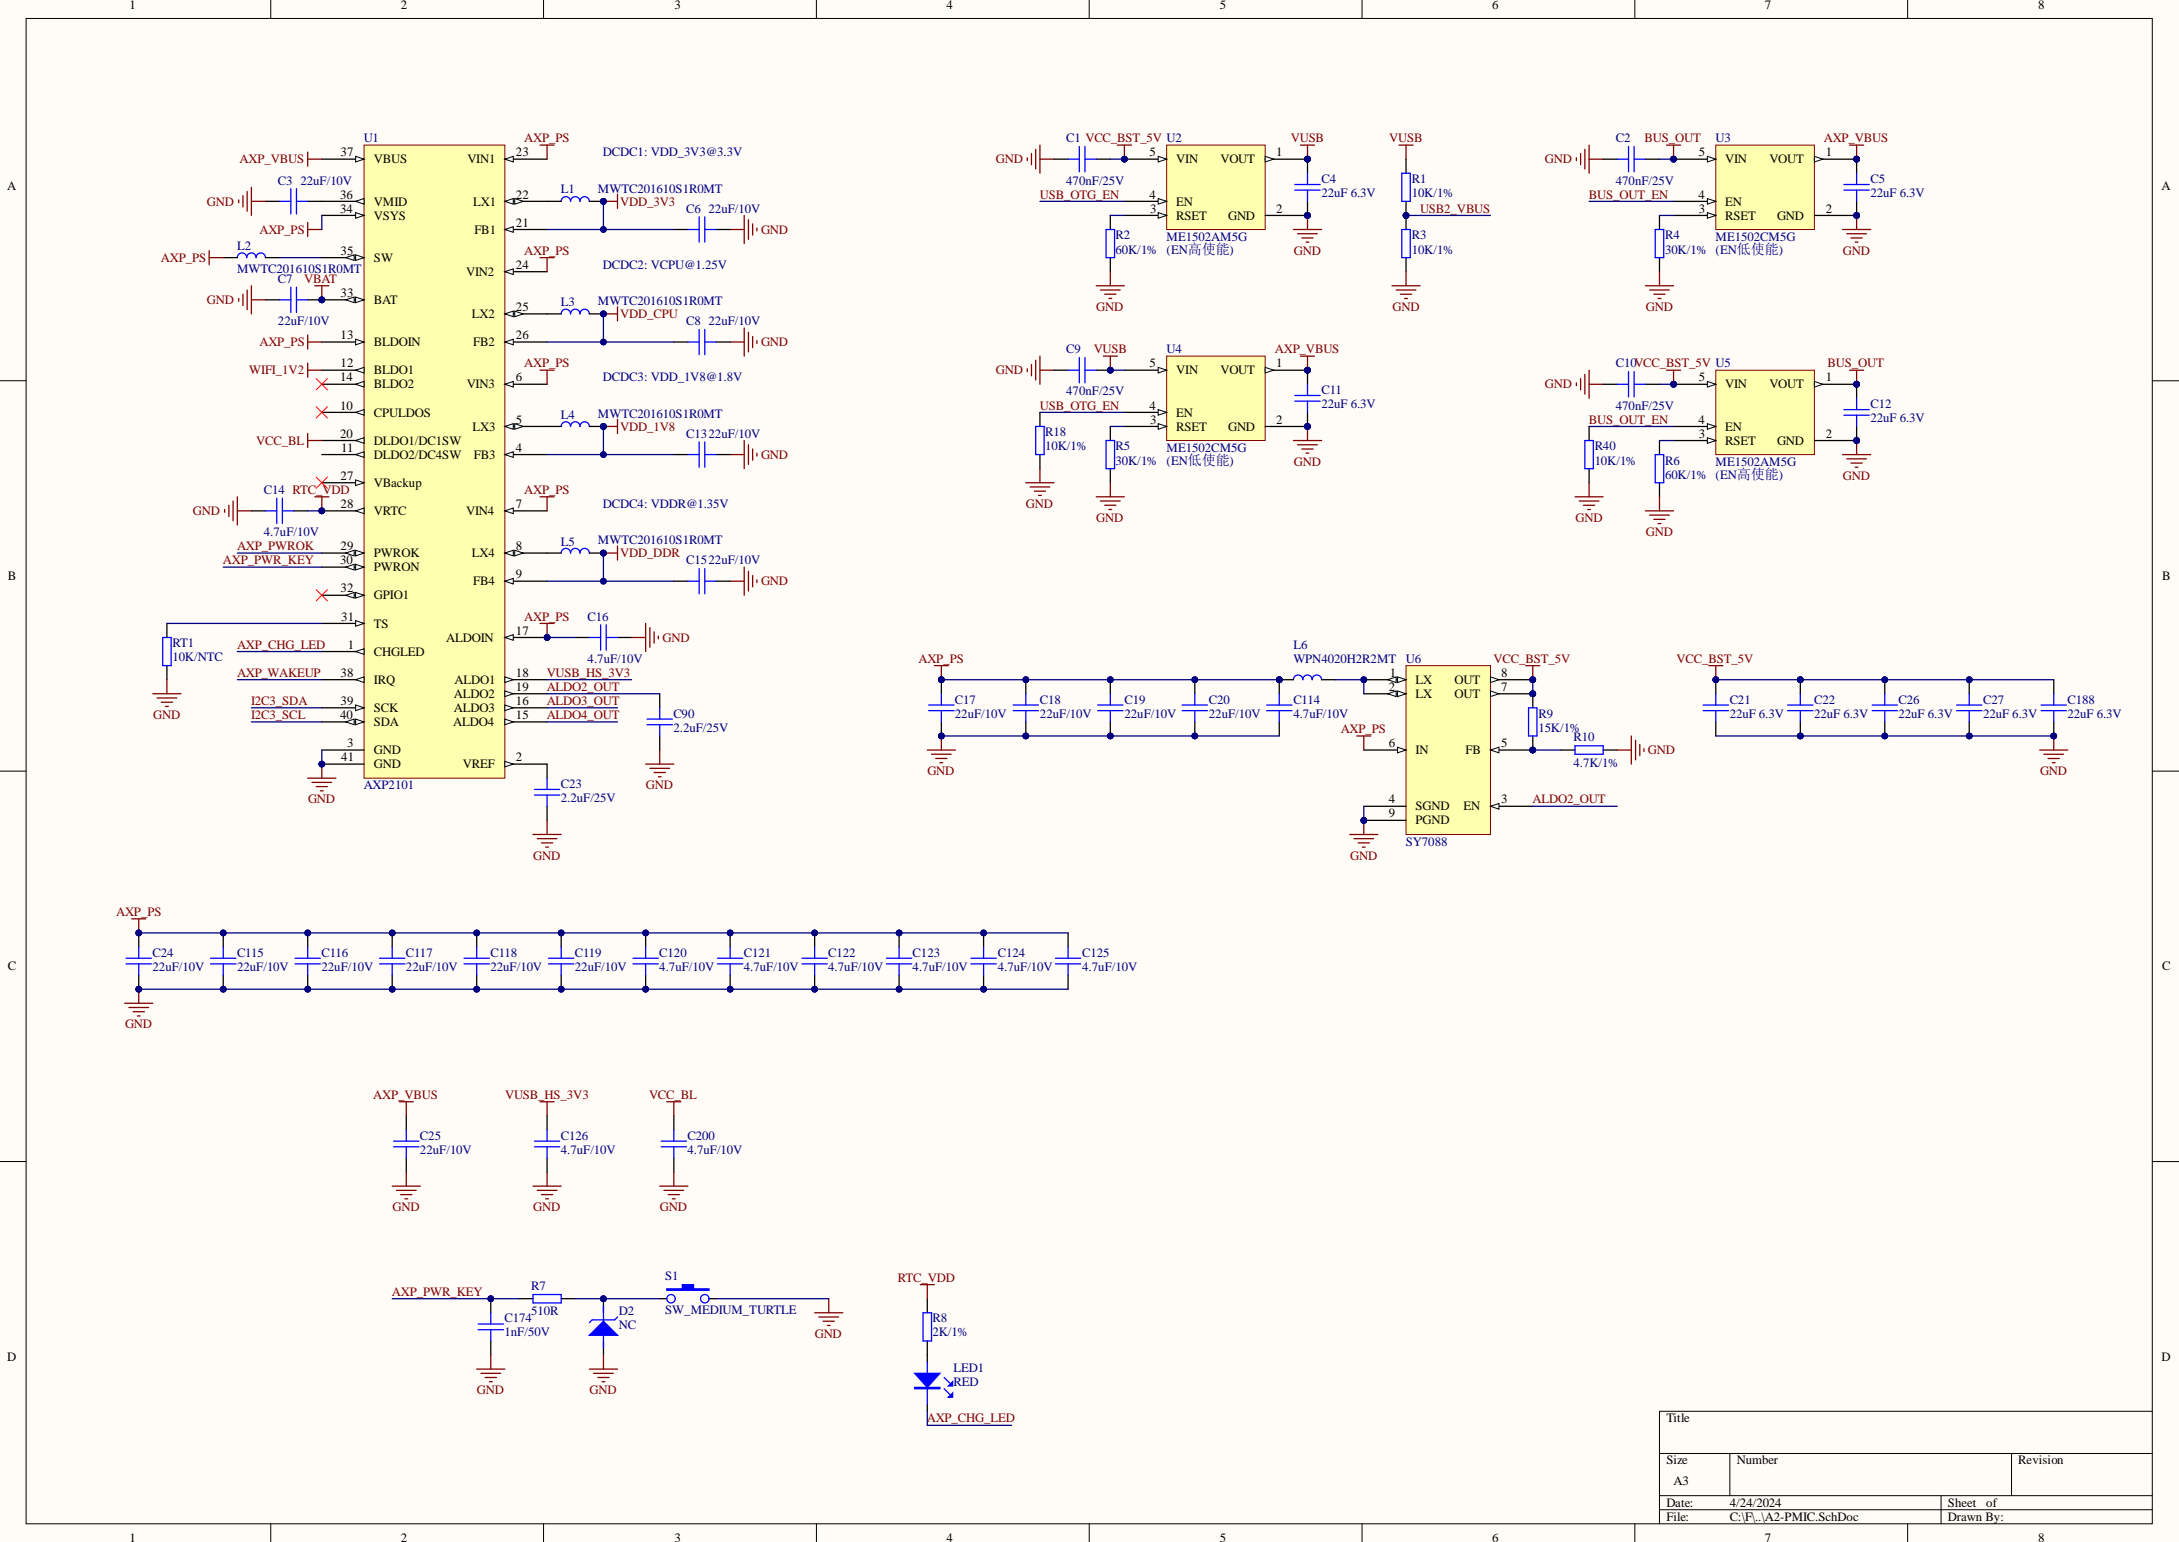

Title		
Size	Number	Revision
A3		
Date:	4/24/2024	Sheet of
File:	C:\E_\A2-PMIC.SchDoc	Drawn By: