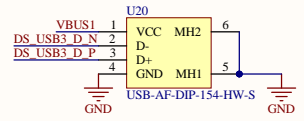

# ETH1

PHY0 Address = 38001

Pull Down, PPL.coomtime toggling@ALDPS Mode  
Pull Up to add 2ns delay to TXC/RXC  
Pull up to use external power source for IO

MDIO0	12	MDIO0	12
MDIO1	13	MDIO1	13
MDIO2	14	MDIO2	14
MDIO3	15	MDIO3	15

# ETH2

PHY0 Address = 38001

Pull Down, PPL.coomtime toggling@ALDPS Mode  
Pull Up to add 2ns delay to TXC/RXC  
Pull up to use external power source for IO

MDIO0	12	MDIO0	12
MDIO1	13	MDIO1	13
MDIO2	14	MDIO2	14
MDIO3	15	MDIO3	15

Title		
Size	Number	Revision
A2		
Date	4/24/2024	Sheet of
File	C:\EPC\A6-MPU_ETH.SchDoc	Drawn By:

Title		
Size	Number	Revision
A3		
Date:	4/24/2024	Sheet of
File:	C:\E_\A7-RGB2HDMI.Sch.Doc	Drawn By:

Title		
Size	Number	Revision
A3		
Date:	4/24/2024	Sheet of
File:	C:\E:\A8-MPU_IO.SchDoc	Drawn By: