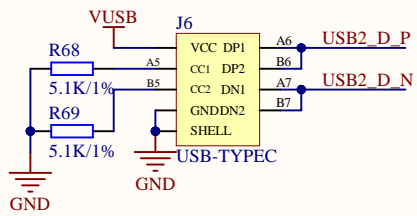

A

A

B

B

C

C

D

D

Title		
Size	Number	Revision
A		
Date:	4/24/2024	Sheet of
File:	C:\F\...\A12-INTERFACE.SchDoc	Drawn By: