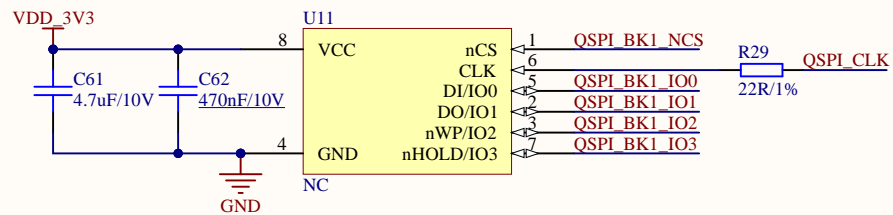

Title		
Size	Number	Revision
A		
Date:	4/24/2024	Sheet of
File:	C:\F\...\A5-MPU_Storage.SchDoc	Drawn By: