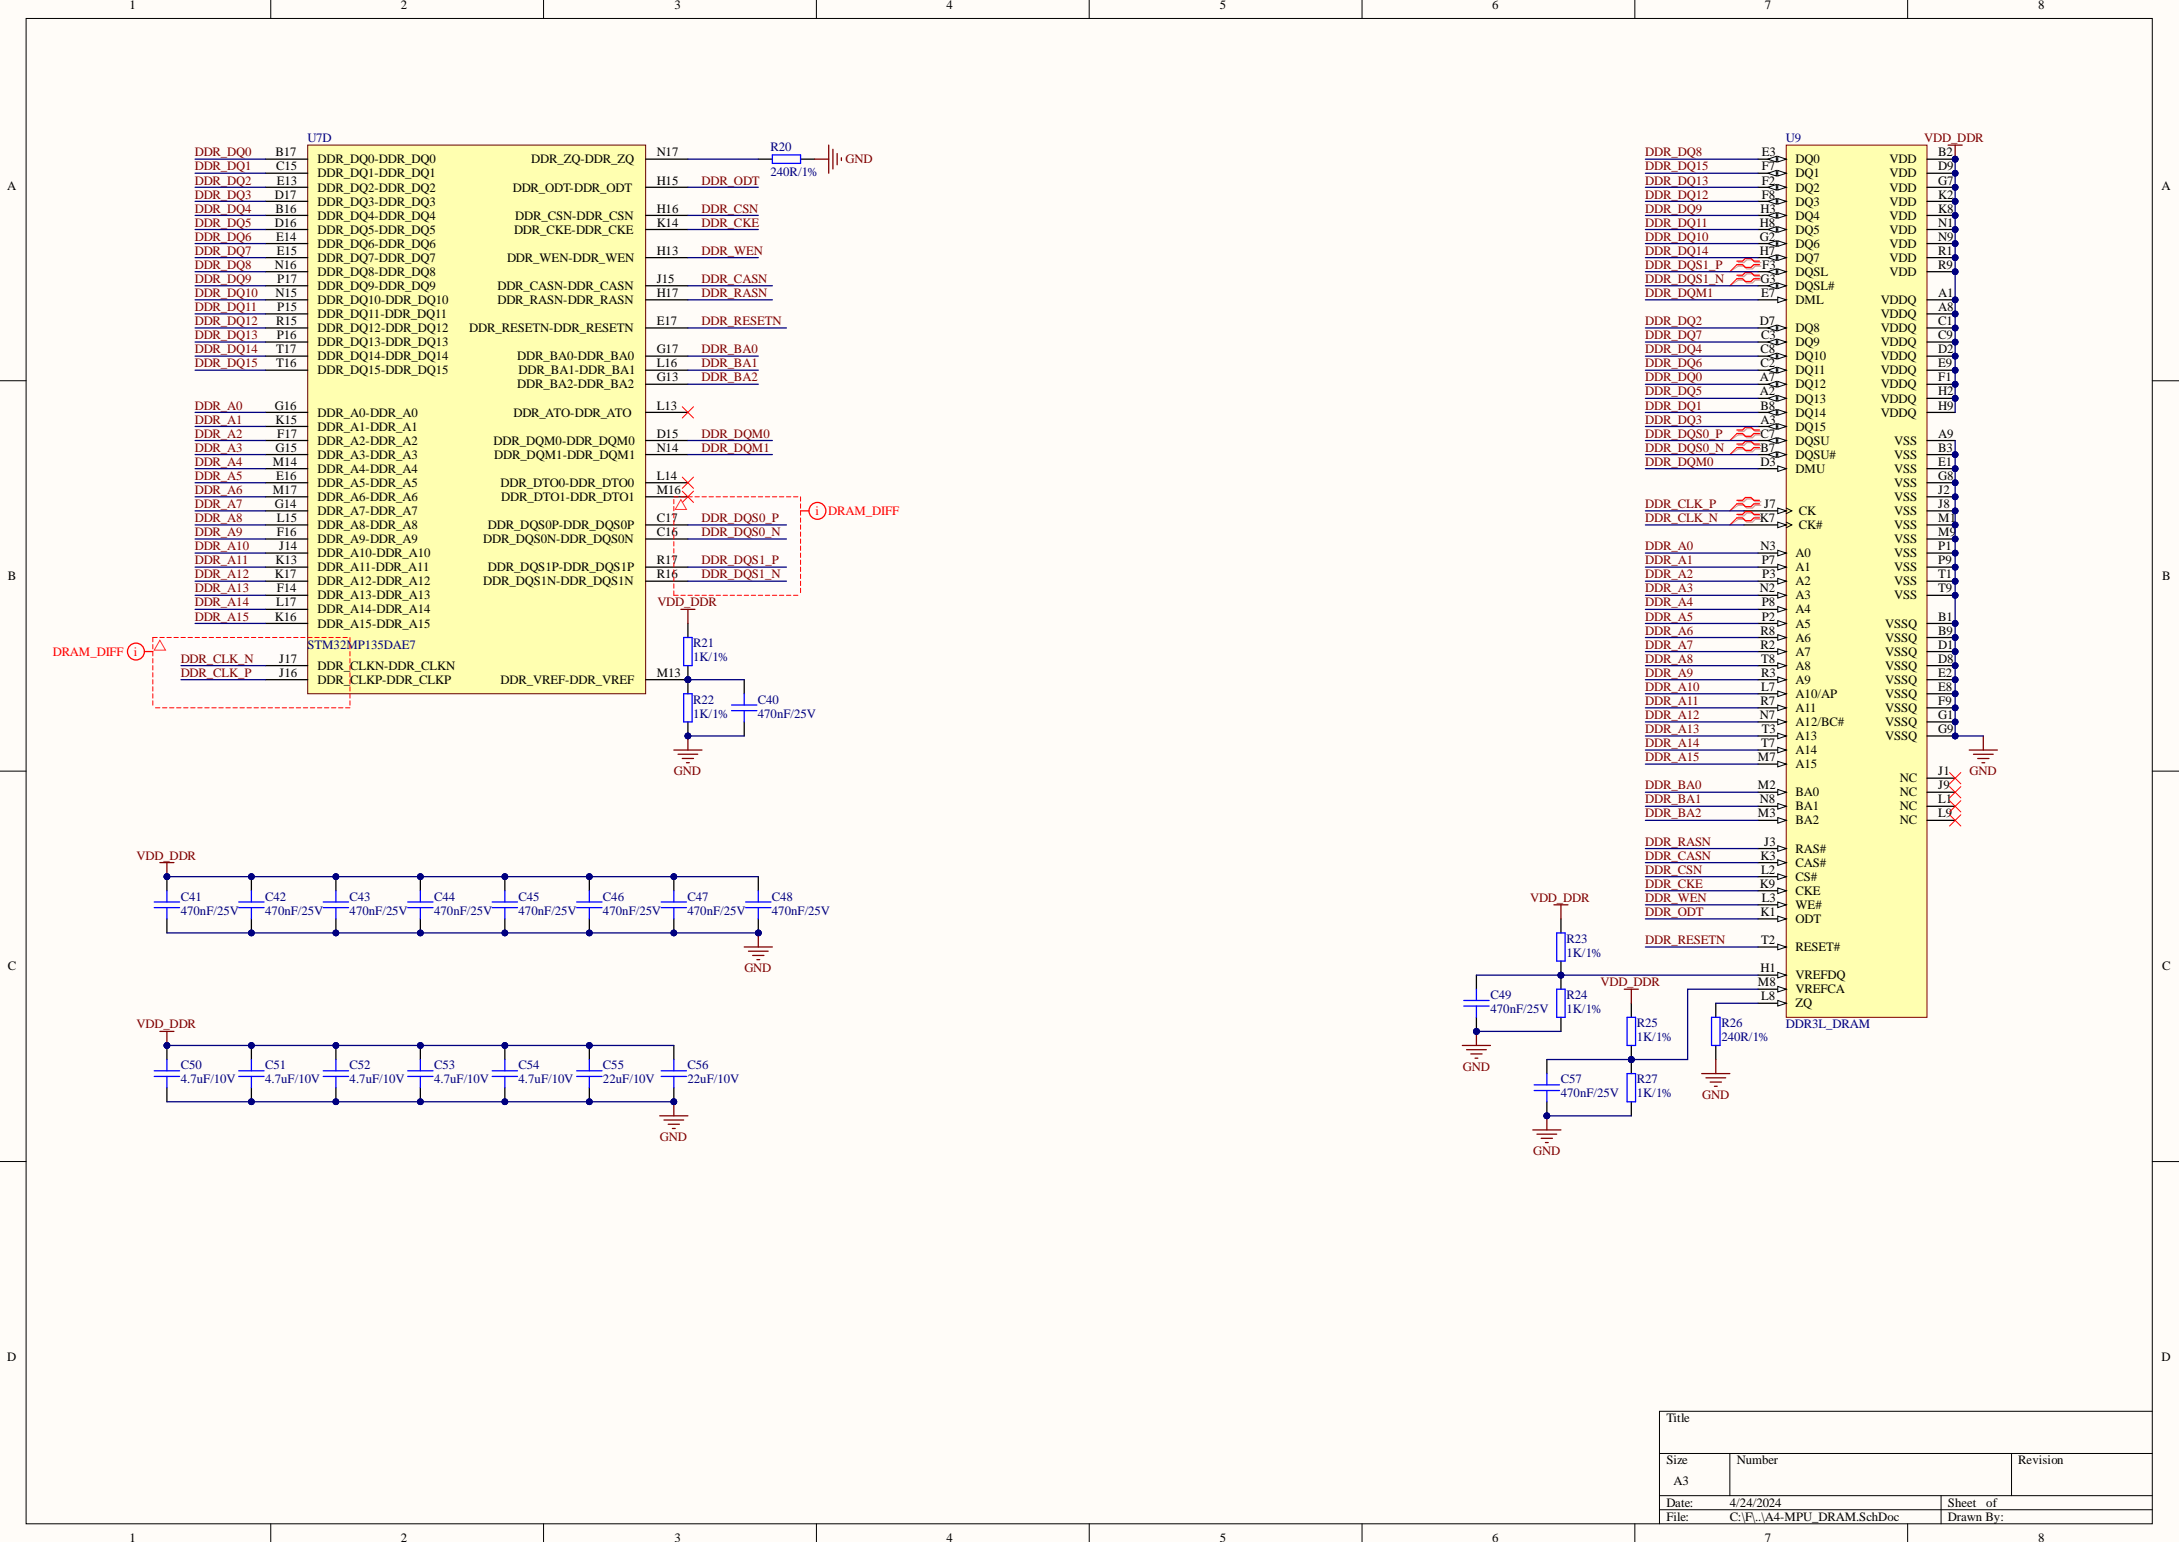

Title		
Size	Number	Revision
A		
Date:	4/24/2024	Sheet of
File:	C:\F\...\A10-LCD.SchDoc	Drawn By:

A

A

B

B

C

C

D

D

Title		
Size	Number	Revision
A		
Date:	4/24/2024	Sheet of
File:	C:\F\...\A12-INTERFACE.SchDoc	Drawn By:

Title		
Size	Number	Revision
A3		
Date:	4/24/2024	Sheet of
File:	C:\E_\A2-PMIC.SchDoc	Drawn By:

Title		
Size A3	Number	Revision
Date: 4/24/2024	Sheet of	
File: C:\EVA3-MPU_SYS.SchDoc	Drawn By:	

# ETH1

PHY0 Address = 38001

Pull Down, PPL.coomtime toggling@ALDPS Mode  
Pull Up to add 2ns delay to TXC/RXC  
Pull up to use external power source for IO

MDIO0	12	MDIO0	12
MDIO1	13	MDIO1	13
MDIO2	14	MDIO2	14
MDIO3	15	MDIO3	15

# ETH2

PHY0 Address = 38001

Pull Down, PPL.coomtime toggling@ALDPS Mode  
Pull Up to add 2ns delay to TXC/RXC  
Pull up to use external power source for IO

MDIO0	12	MDIO0	12
MDIO1	13	MDIO1	13
MDIO2	14	MDIO2	14
MDIO3	15	MDIO3	15