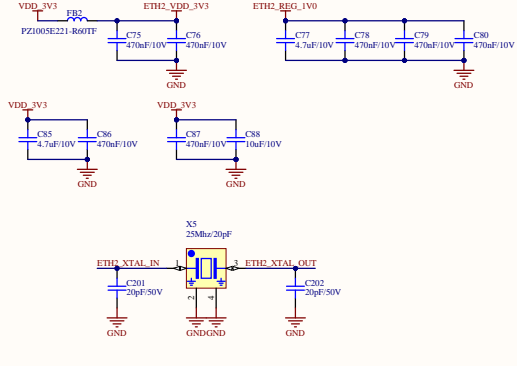

Title		
Size	Number	Revision
A2		
Date	4/24/2024	Sheet of
File	C:\EPC\A6-MPU_ETH.SchDoc	Drawn By: