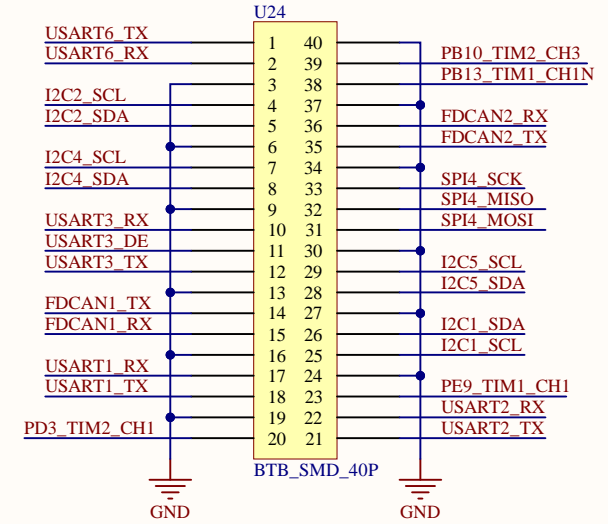

A

A

B

B

C

C

D

D

Title		
Size	Number	Revision
A		
Date:	4/24/2024	Sheet of
File:	C:\F\...\A12-INTERFACE.SchDoc	Drawn By: