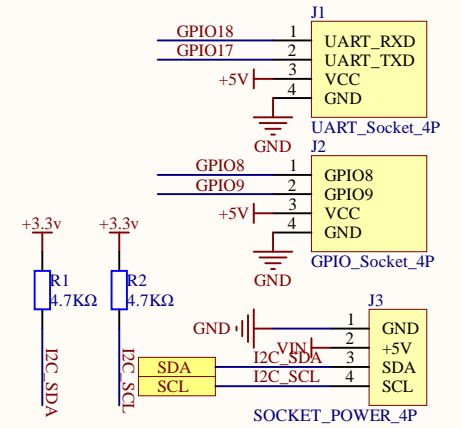

RGB LED * 10

Socket

Power

IR

M5Bus