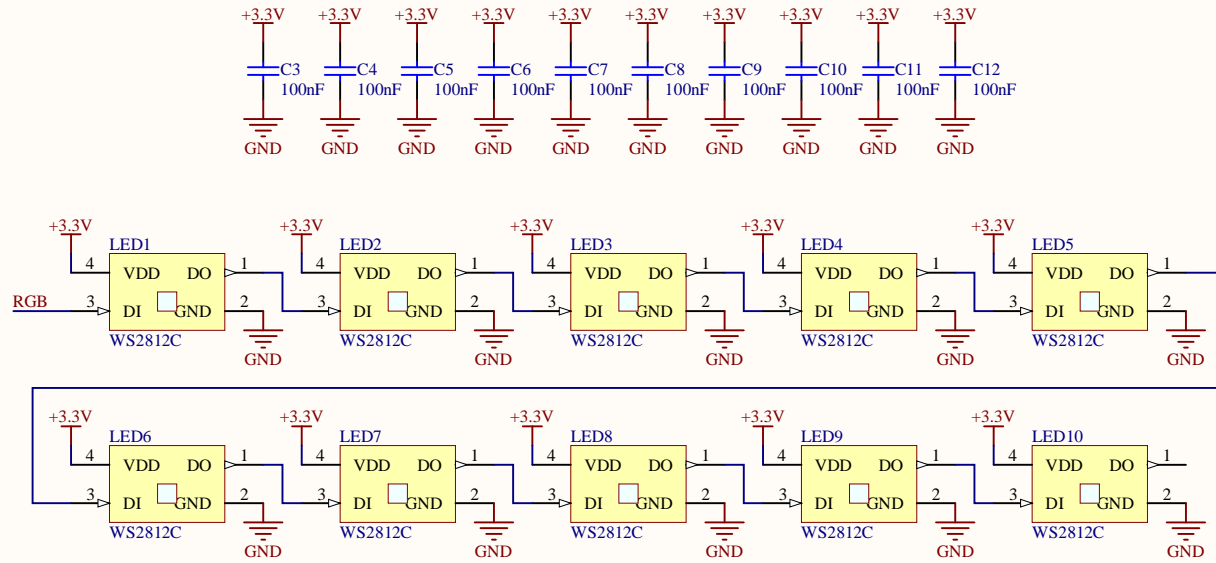

RGB LED * 10

Socket

Power

IR

M5Bus