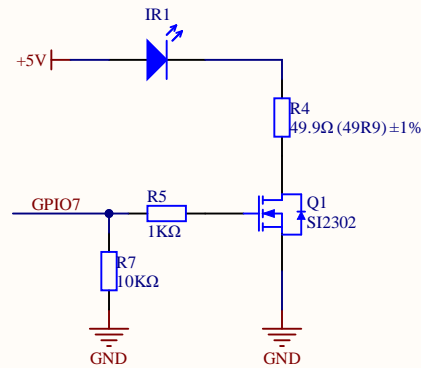

RGB LED * 10

Socket

Power

IR

M5Bus