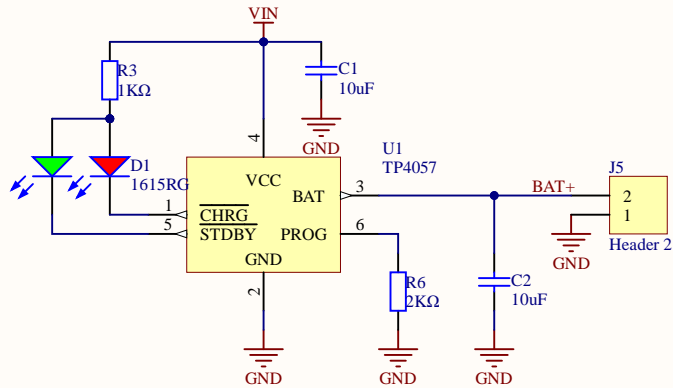

RGB LED * 10

Socket

Power

IR

M5Bus